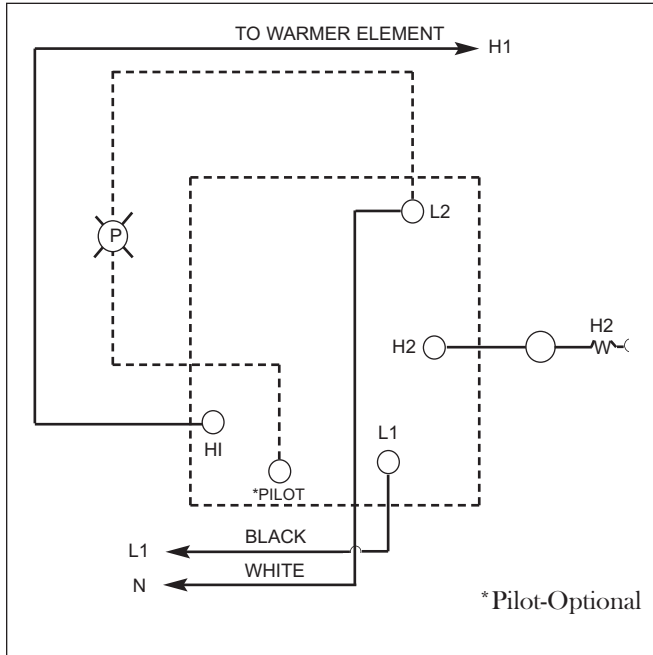

### REMOTE INFINITE CONTROL FOR STEALTH WARMERS

INFINITE SWITCH (120V)

INFINITE SWITCH (208V/240V)