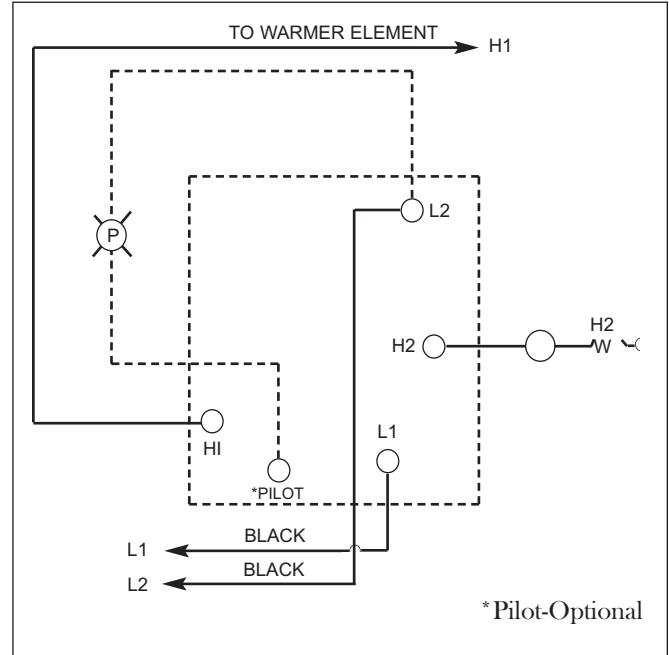

### REMOTE INFINITE CONTROL FOR STEALTH WARMERS

INFINITE SWITCH (120V)

INFINITE SWITCH (208V/240V)