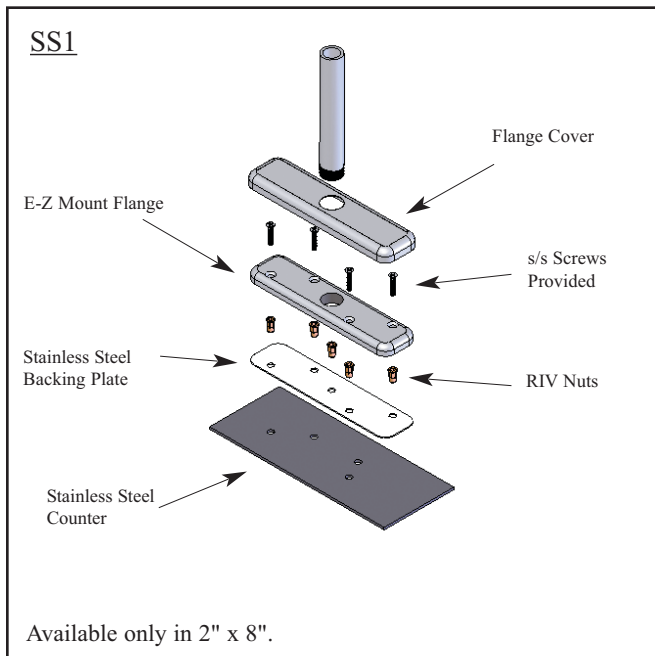

MILLWORK COUNTERS (MW)

*Decorative Flange Cover Included

STAINLESS STEEL COUNTERS (SS)

E-Z Mounts

*For Mounting on Nearly any Stainless Steel Counter