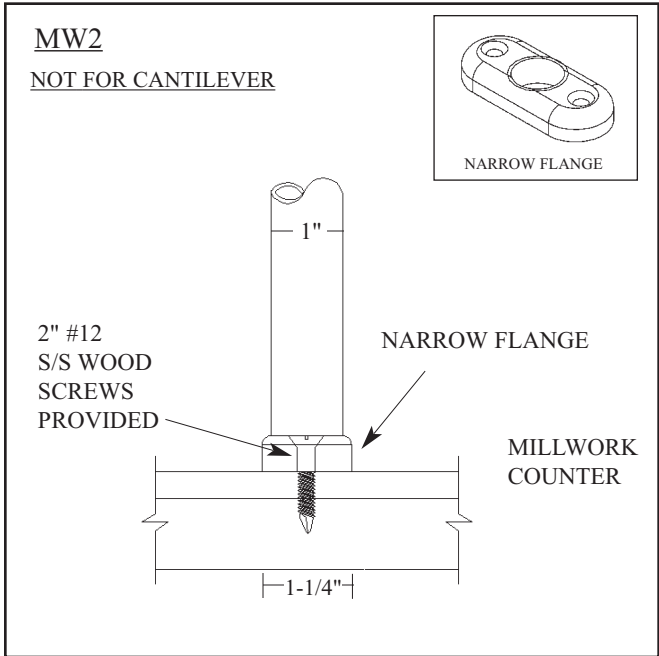

MILLWORK COUNTERS (MW)

*Decorative Flange Cover Included

STAINLESS STEEL COUNTERS (SS)

E-Z Mounts

*For Mounting on Nearly any Stainless Steel Counter