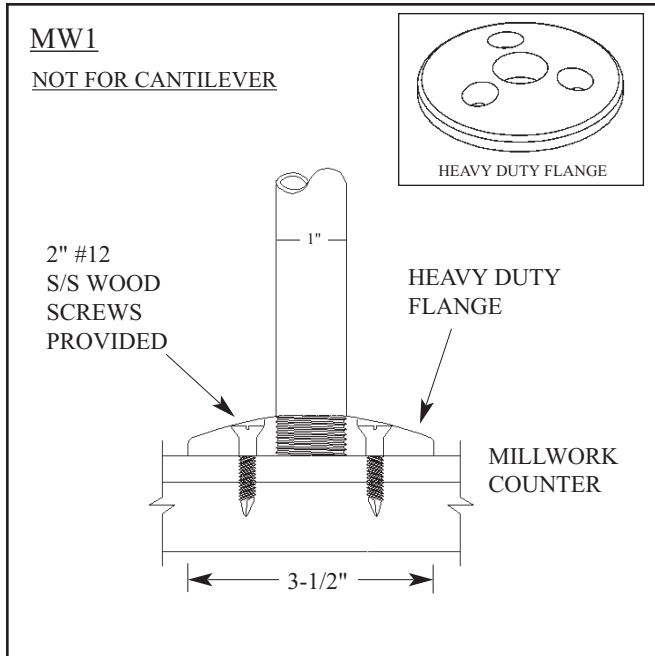

MILLWORK COUNTERS (MW)

*Decorative Flange Cover Included

STAINLESS STEEL COUNTERS (SS)

E-Z Mounts

*For Mounting on Nearly any Stainless Steel Counter